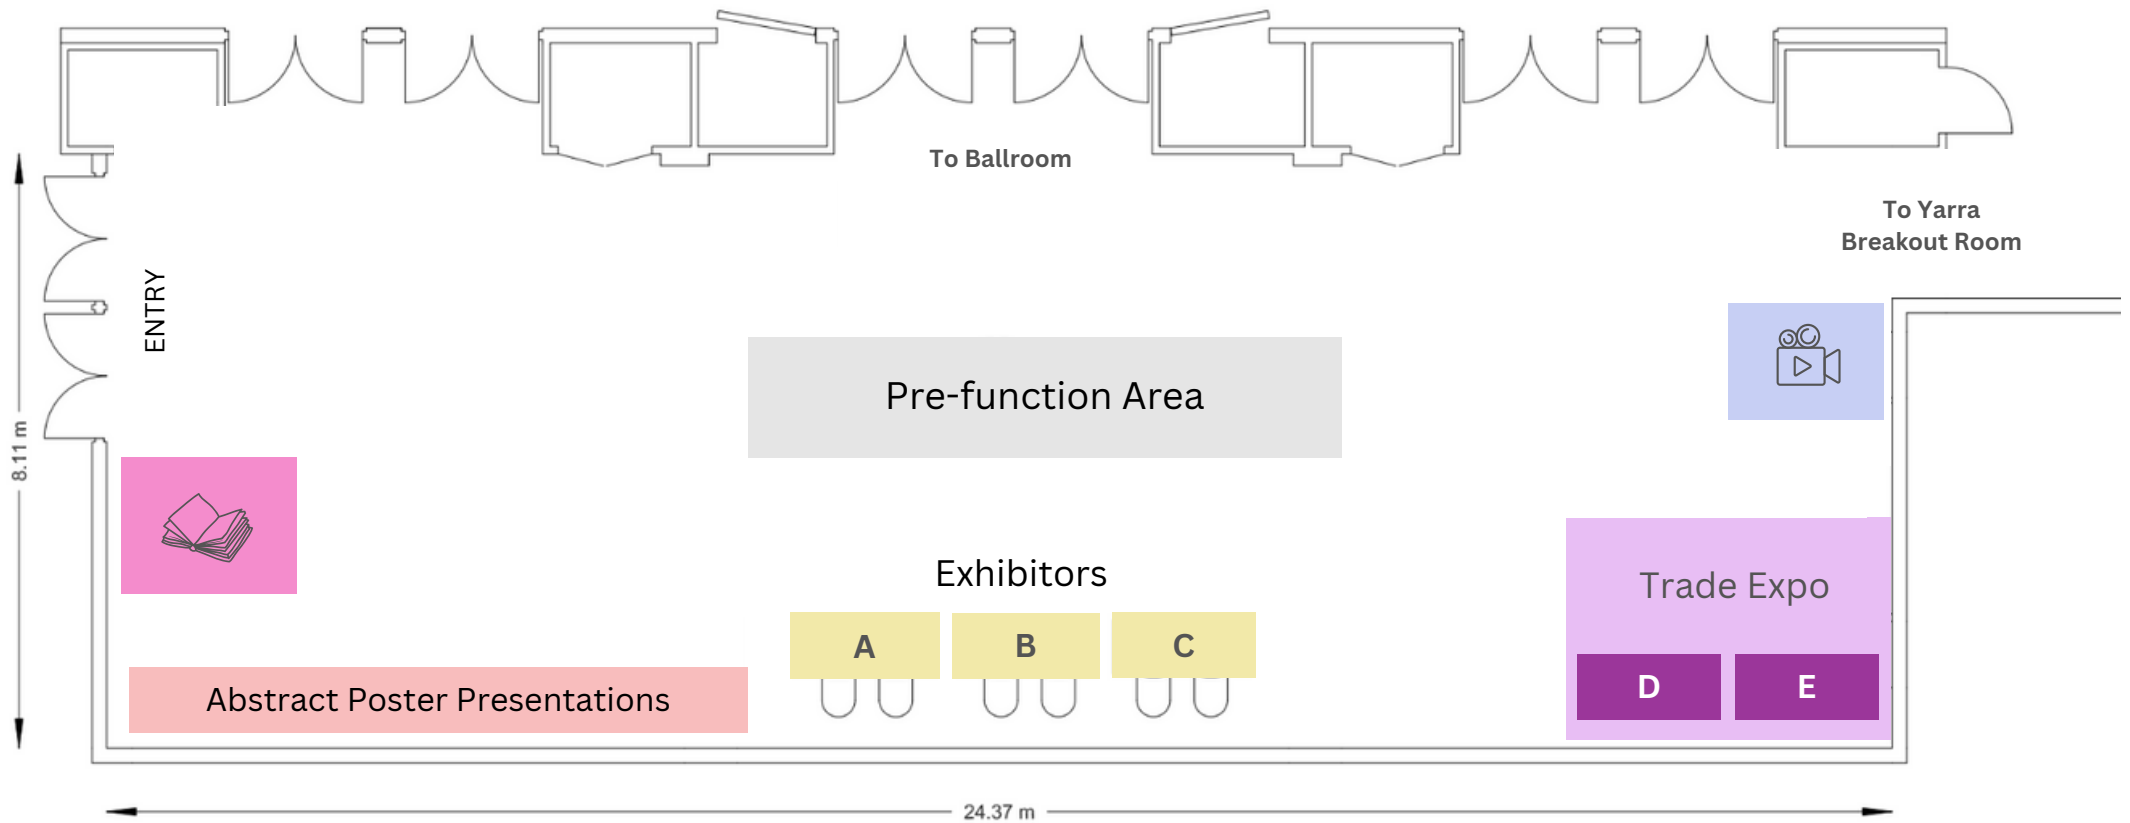

**THE INAUGURAL ASIA-PACIFIC CONFERENCE
ON WOMEN'S MENTAL HEALTH**

CONFERENCE FLOORPLAN

LEGEND

A The Statewide Women's Mental Health Service
B Sunshine Private Hospital
C StandBy - Support after Suicide

D Orion Pharma Australia
E Besins Healthcare

Lived Experience Video Presentation & Bookstall

Dr Louise Newson's Book Stall